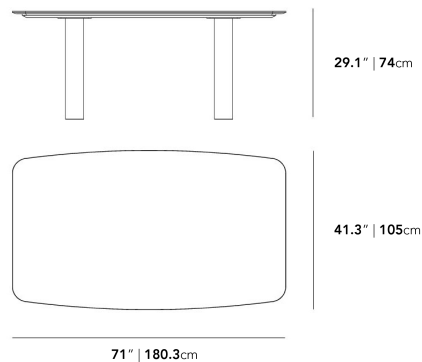

Dimensions

71 in x 29.1 in x 41.3 in (Width x Depth x Height)

Additional Dimensions

95 in x 41.3 in x 29.1 in - (95" | 241cm Size, Black Pietra Ceramic Surfaces, Antique Brushed Brass - Solana Base Options)

All measurements are approximations.

Assembly Instructions

[Download](#)

71"

95"