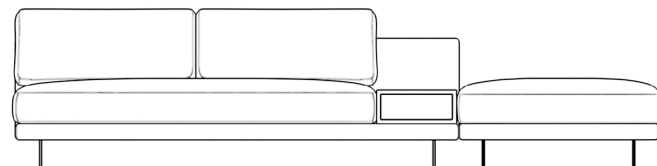

ROVECONCEPTS

Rove Concepts

Dresden Open End Sofa with Side Table

Compelling in its simple yet cutting edge style, the Dresden modular collection is a bold take on contemporary design. The sleek, low profile frame is met with grand cloud-like seat cushions to create the statement making structure. The Dresden also balances the expansive seating with an interchangeable side table insert that is offered in walnut, natural, and white lacquer finishes. Grounded on cast stainless steel legs with an elegant brushed finish, this piece's thoughtful composition demonstrates an exceptional opportunity for modern luxury in your home.

See the entire Dresden Collection [here](#).

Additional side table color options available [here](#).

Learn more about the Dresden design [here](#).

Details

- Kiln-dried hardwood frame with doweled joints and reinforced corner blocks
- Soft-padded frame made with polyurethane foam wrapped in polyester fiber
- 8 gauge sinuous spring construction
- 3 layer high-density foam cushioning topped with premium 100% goose feathers
- Low profile solid stainless steel legs
- Includes 1 armless sofa with walnut storage table, and 1 ottoman

Storage table in walnut veneer with push to open drawer (additional color options sold separately)

- Available as preset or custom modular configurations
- Soft Feel (Learn more about our sofa firmness [here](#).)

Legs require light assembly

To join the modular pieces together please use the connector pieces that are included

120.5" | 306cm

24.5" | 62cm

33.5" | 85cm

*Assembly is optional as the Dresden Side Table is weighted and will remain in place without having to secure with screws
roveconcepts.com • 225-34 West 7th Ave, Vancouver, BC, Canada V5Y 1L6 • 1.800.705.6217