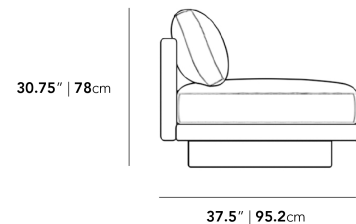

See the entire Dresden Collection [here](#).

Additional side table color options available [here](#).

Learn more about the Dresden design [here](#).

Details

- Kiln-dried hardwood frame with doweled joints and reinforced corner blocks
- Soft-padded frame made with polyurethane foam wrapped in polyester fiber
- 8 gauge sinuous spring construction
- 3 layer high-density foam cushioning topped with premium 100% goose feathers
- Low profile solid stainless steel legs
- Includes 1 armless sofa with walnut storage table, and 1 ottoman

Legs require light assembly

To join the modular pieces together please use the connector pieces that are included

120.5" | 306cm

24.5" | 62cm

33.5" | 85cm

*Assembly is optional as the Dresden Side Table is weighted and will remain in place without having to secure with screws
roveconcepts.com • 225-34 West 7th Ave, Vancouver, BC, Canada V5Y 1L6 • 1.800.705.6217