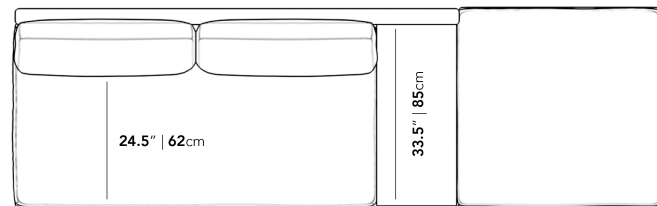

ROVECONCEPTS

Rove Concepts

Dresden Open End Sofa with Side Table

Compelling in its simple yet cutting edge style, the Dresden modular collection is a bold take on contemporary design. The sleek, low profile frame is met with grand cloud-like seat cushions to create the statement making structure. The Dresden also balances the expansive seating with an interchangeable side table insert that is offered in walnut, natural, and white lacquer finishes. Grounded on cast stainless steel legs with an elegant brushed finish, this piece's thoughtful composition demonstrates an exceptional opportunity for modern luxury in your home.

Storage table in walnut veneer with push to open drawer (additional color options sold separately)

- Available as preset or custom modular configurations
- Soft Feel (Learn more about our sofa firmness [here](#).)

Legs require light assembly

To join the modular pieces together please use the connector pieces that are included

120.5" | 306cm

24.5" | 62cm

33.5" | 85cm

*Assembly is optional as the Dresden Side Table is weighted and will remain in place without having to secure with screws
roveconcepts.com • 225-34 West 7th Ave, Vancouver, BC, Canada V5Y 1L6 • 1.800.705.6217