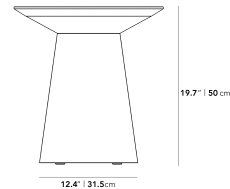

### Details

- Choice of a high gloss white lacquer with clear tempered glass top or white marble top
- Smooth American walnut veneer
- California Phase 2 Compliant MDF
- Generously beveled edge
- Width of base is 9"
- Glass top is not removable
- Light assembly required
- This product will be shipped in a wooden crate, tools are recommended for unboxing

### Dimensions

19 in x 19 in x 19.6 in (Width x Depth x Height)

All measurements are approximations.

Winston Side Table - Marble Top

Winston Side Table - Lacquer with Glass Top